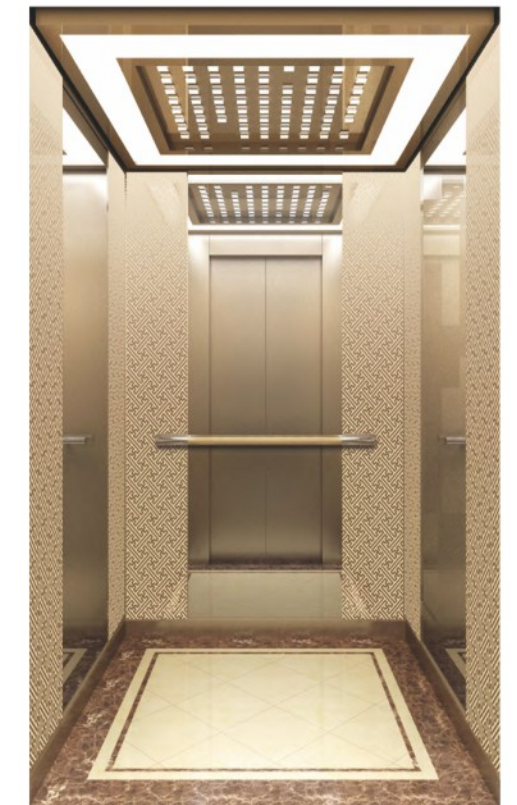

FJ-B-K746 ▶

Side and rear walls

Center panel: Mirror stainless steel, rose gold stainless steel
Auxiliary panel: Etching, rose gold stainless steel

Note: This pattern can also be processed into natural color, concave gold, titanium, rose gold, and black titanium.