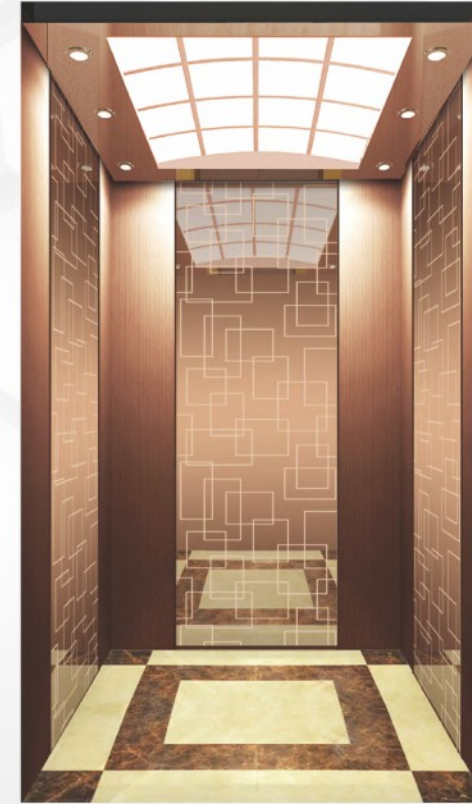

◀ FJ-B-K736

Side and rear walls

Center panel: Mirror stainless steel, etching, rose gold stainless steel
Auxiliary panel: Hairline stainless steel, rose gold stainless steel

Note: This pattern can also be processed into natural color, titanium gold, concave gold, champagne gold, and black titanium.