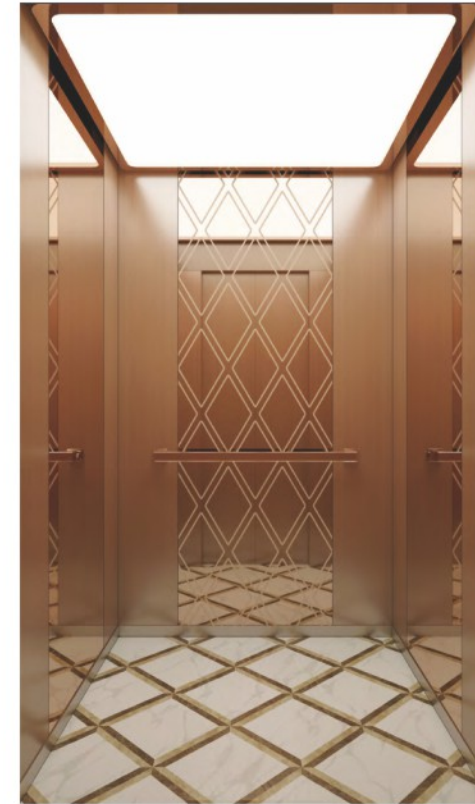

◀ FJ-B-K655

Side and rear walls

Center panel: Mirror stainless steel, etching, rose gold stainless steel
Auxiliary panel: Hairline stainless steel, rose gold stainless steel
Note: This pattern can also be processed into titanium gold, concave gold, rose gold, champagne gold, and black titanium.

◀ FJ-B-K690

Side and rear walls

Center panel: Mirror stainless steel, etching, rose gold stainless steel
Auxiliary panel: Hairline stainless steel, rose gold stainless steel
Note: This pattern can also be processed into natural color, titanium gold, concave gold, champagne gold, and black titanium.

FJ-B-K675 ▶

Side and rear walls

Center panel: Mirror stainless steel, etching, rose gold stainless steel
Auxiliary panel: Hairline stainless steel, rose gold stainless steel
Note: This pattern can also be processed in natural color, titanium, concave gold, champagne gold, and black titanium.

FJ-B-K691 ▶

Side and rear walls

Rear wall: Center panel mirror stainless steel, etching, rose gold stainless steel
auxiliary panel hairline stainless steel, rose gold stainless steel
Side wall: Center panel mirror stainless steel, rose gold stainless steel
Auxiliary panel: Hairline stainless steel, rose gold stainless steel
Note: This pattern can also be processed into titanium gold, concave gold, rose gold, champagne gold, and black titanium.