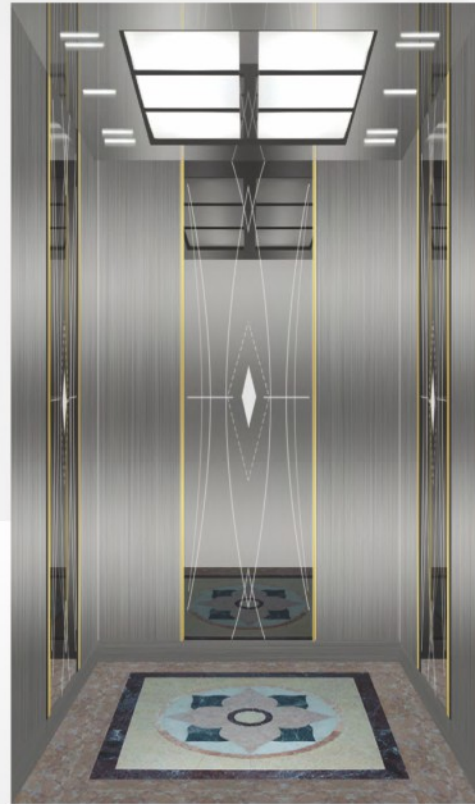

◀ **FJ-B-K764**

Side and rear walls

Center panel: Mirror stainless steel, etching, concave gold
Auxiliary panel: Hairline stainless steel

Note: This pattern can also be processed into titanium gold, concave gold, rose gold, champagne gold, and black titanium.