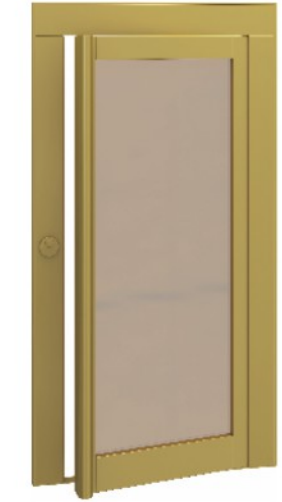

FJ-B-M23
Aluminum alloy frame + transparent glass (other colors optional)