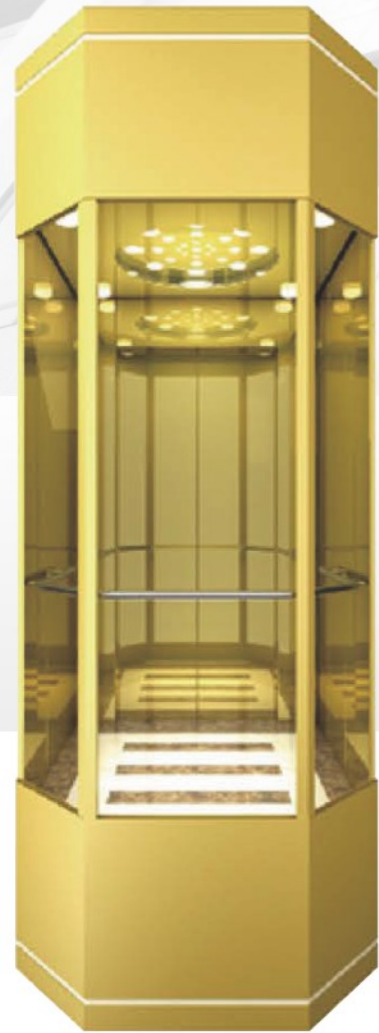

FJ-B-G46

Car cover	Baked enamel steel panel, acrylic lighting decoration
Panorama wall	Toughened laminated glass
Decorative ceiling	Titanium gold mirror stainless steel, acrylic lighting decoration, LED lighting
Car wall	Titanium gold mirror stainless steel
Vertical column	Baked enamel steel panel
Handrail	Stainless steel handrail
Floor	PVC

Car cover	Baked enamel steel panel, acrylic decoration lamp pole
Panorama wall	Toughened laminated glass
Decorative ceiling	Painted steel panel, acrylic, LED lighting
Car wall	Hairline stainless steel
Handrail	Stainless steel handrail
Floor	PVC

Car cover	Round corner-cut steel panel baked enamel, acrylic light-emitting
Panorama wall	Safety laminated glass
Decorative ceiling	Steel panel baked enamel frame, acrylic light-emitting and down lamp
Car wall	Hairline stainless steel
Handrail	Stainless steel mono-tube
Floor	PVC

Car cover	Steel panel baked enamel, acrylic lighting decoration
Panorama wall	Safety laminated glass
Decorative ceiling	Mirror stainless steel, acrylic lighting decoration
Car wall	Laminated glass
Handrail	Stainless steel triple tubes
Floor	PVC