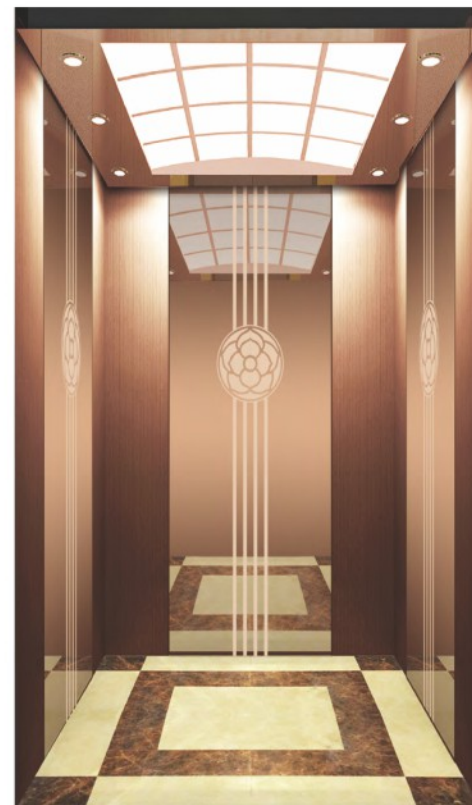

FJ-B-K730 ▶

Side and rear walls

Center panel: Mirror stainless steel, etching, rose gold stainless steel
Auxiliary panel: Hairline stainless steel, rose gold stainless steel

Note: This pattern can also be processed into natural color, titanium gold, concave gold, champagne gold, and black titanium.