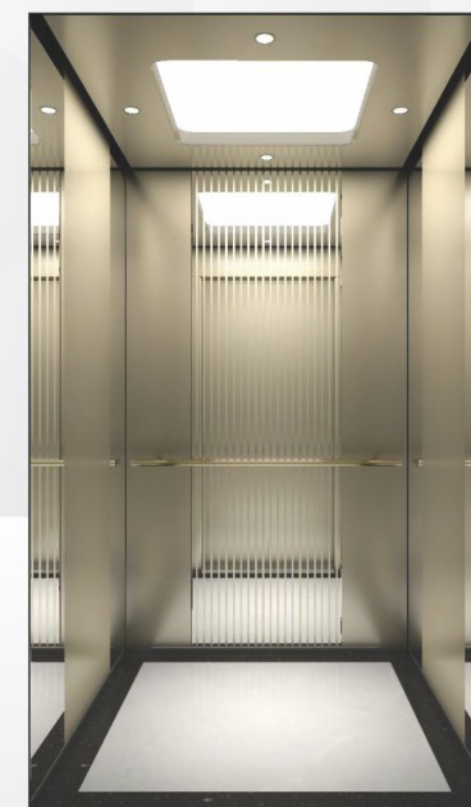

FJ-B-K744

Side and rear walls

Rear wall center panel : Mirror stainless steel, etching, champagne gold stainless steel

Rear wall auxiliary panel : Hairline stainless steel, champagne gold stainless steel

Side wall center panel : Hairline stainless steel, champagne gold stainless steel

Side wall auxiliary panel : Mirror stainless steel, champagne gold stainless steel

Note: This pattern can also be processed into natural color, titanium gold, concave gold, rose gold, and black titanium.