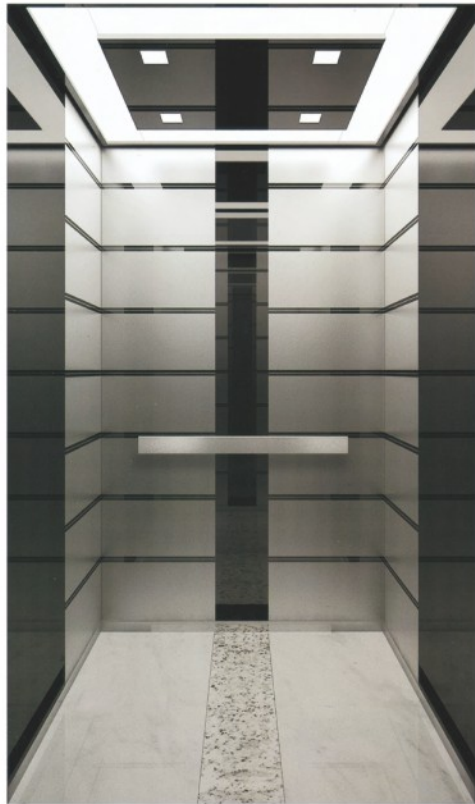

FJ-B-K685 ▶

Side and rear walls

Center panel: Mirror stainless steel, etching, black titanium stainless steel

Auxiliary panel: Hairline stainless steel

Note: This pattern can also be processed in natural color, titanium, concave gold, rose gold, champagne gold