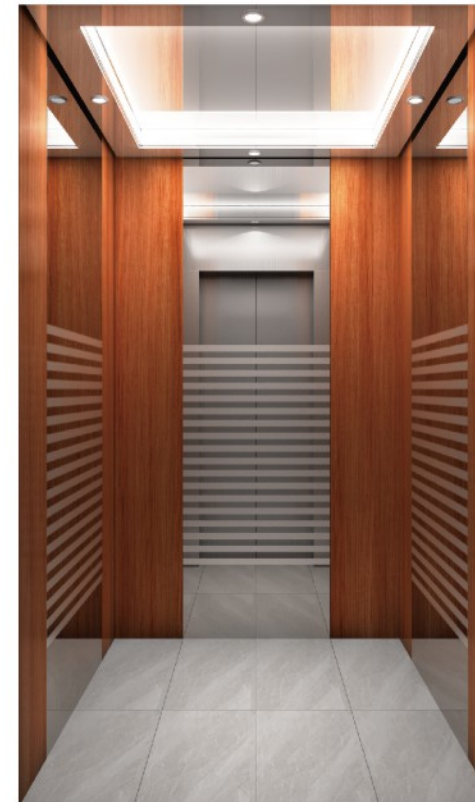

◀ FJ-B-K751

Side and rear walls

Center panel: Mirror stainless steel, champagne gold stainless steel

Auxiliary panel: Mirror stainless steel, etching, champagne gold stainless steel

Note: This pattern can also be processed into natural color, concave gold, rose gold, champagne gold, and black titanium.

◀ FJ-B-K39

- **Ceiling** Mirror stainless steel, hidden lamptape, down lamp
- **Car wall** Mirror etching stainless steel, wood decorative surface
- **Handrail** None
- **Car door** Hairline stainless steel
- **Floor** PVC floor

FJ-B-K755 ▶

Side and rear walls

Auxiliary panel: Mirror stainless steel, sand blasting, champagne gold stainless steel

Note: This pattern can also be processed into natural color, concave gold, rose gold, titanium gold, and black titanium color.

FJ-B-K40 ▶

- **Ceiling** Stone wash stainlessoff-white wooden decorative lines
- **Car wall** Beige marble ,wooden veneer
- **Handrail** Wooden handrail ,hairline stainless steel
- **Car door** Champagne hairline stainless steel
- **Floor** PVC floor