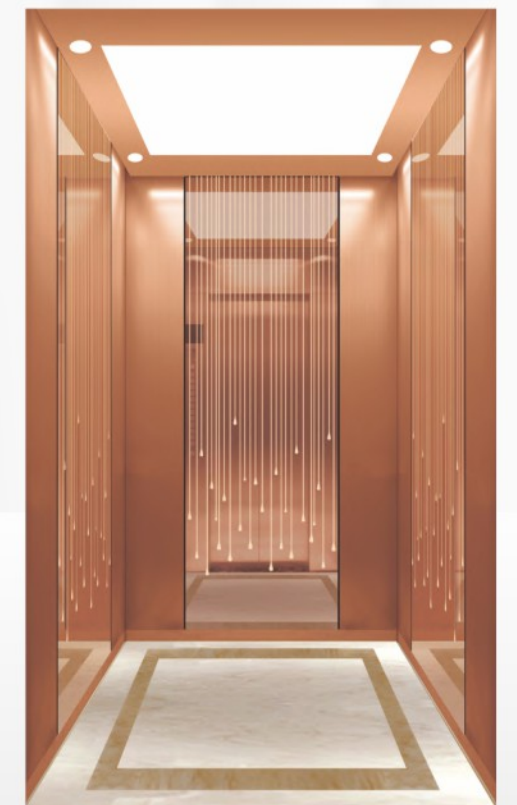

FJ-B-K654 ▶

Side and rear walls

Center panel: Mirror stainless steel, etching, rose gold stainless steel
Auxiliary panel: Mirror stainless steel, rose gold stainless steel

Note: This pattern can also be processed in natural color, titanium, concave gold, champagne gold, black titanium