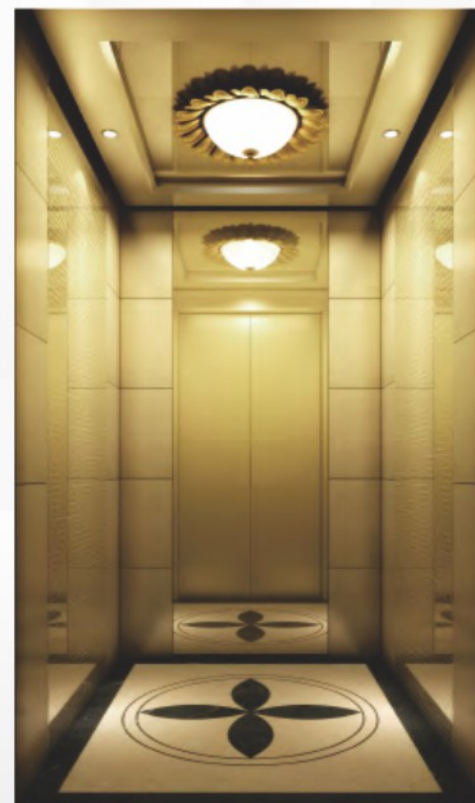

FJ-B-K600 ▶

Side and rear walls

Center panel: Mirror stainless steel, titanium gold stainless steel
Auxiliary panel: Mirror stainless steel, sand blasting, titanium gold stainless steel
Note: This pattern can also be processed into natural color, titanium gold, concave gold, rose gold, and black titanium.