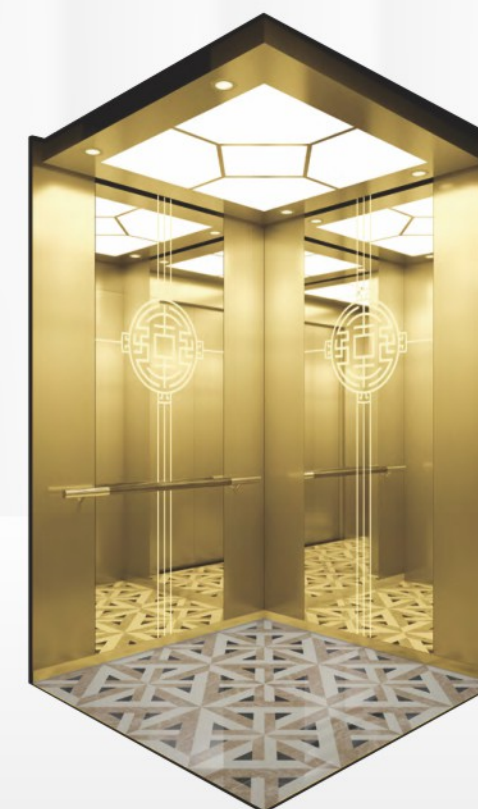

FJ-B-K708 ▶

Side and rear walls

Center panel: Mirror stainless steel, etching, titanium gold stainless steel
Auxiliary panel: Hairline stainless steel, titanium gold stainless steel

Note: This pattern can also be processed into natural color, concave gold, rose gold, champagne gold, and black titanium.