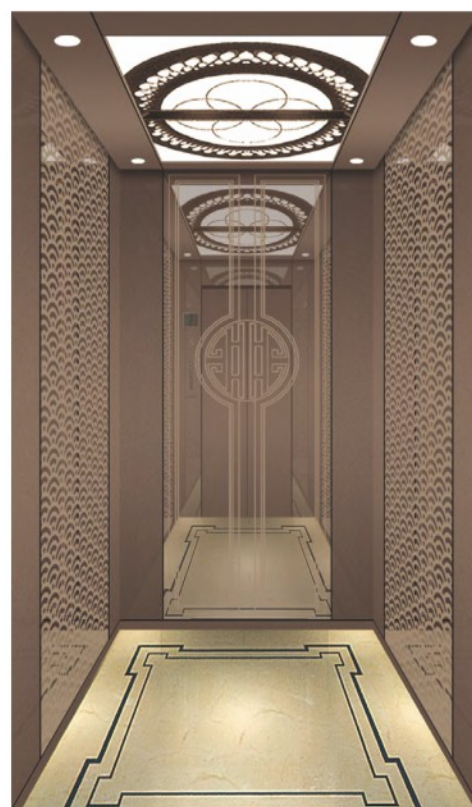

FJ-B-K688 ▶

Side and rear walls

Center panel: Mirror stainless steel, etching, bronze stainless steel
Auxiliary panel: Hairline stainless steel, bronze stainless steel

Note: This pattern can also be processed in natural color, titanium gold, concave gold, rose gold, champagne gold, and black titanium.