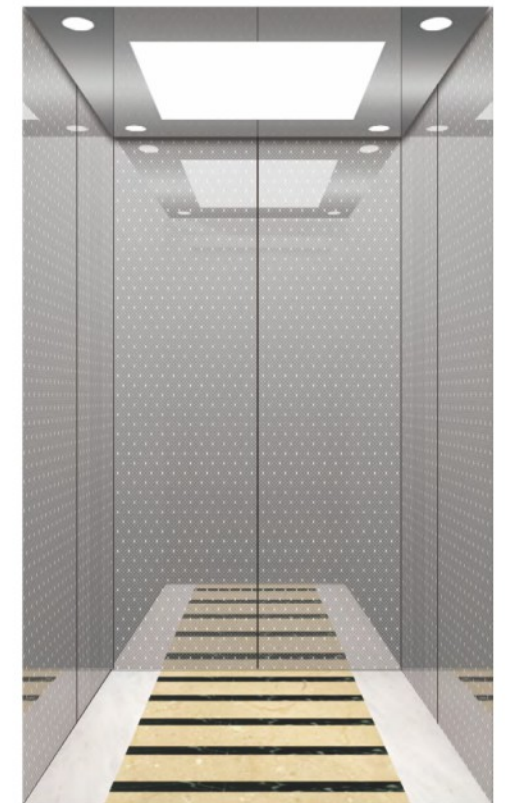

FJ-B-K684 ▶

Side and rear walls

- Ceiling: Hairline stainless steel, acrylic transparent panel down lamp
- Center panel: Mirror stainless steel, etching
- Auxiliary panel: Mirror stainless steel, etching

Note: This pattern can also be processed into titanium gold, concave gold, rose gold, champagne gold, and black titanium.