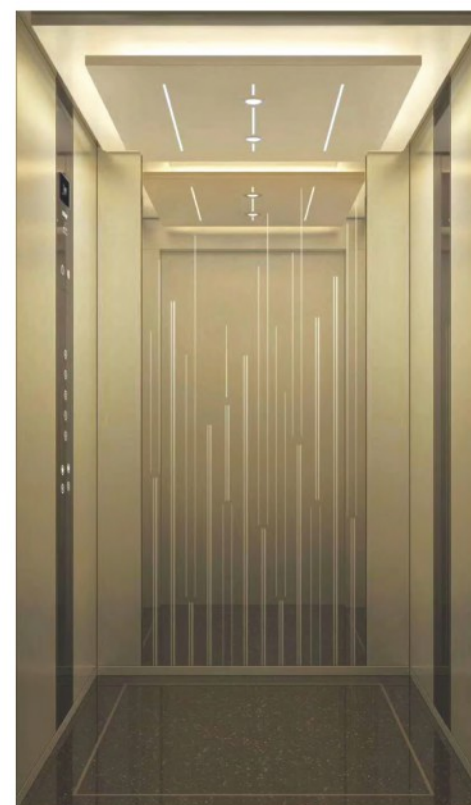

FJ-B-K678

Side and rear walls

Center panel: Mirror stainless steel, etching, champagne gold stainless steel

Auxiliary panel: Hairline stainless steel, champagne gold stainless steel

Note: This pattern can also be processed in natural color, titanium gold, concave gold, rose gold, black titanium

FJ-B-K738

Side and rear walls

Rear center: Mirror stainless steel, etching, champagne gold stainless steel

Center side: Mirror stainless steel, champagne gold stainless steel

Auxiliary panel: Hairline stainless steel, champagne gold stainless steel

Note: This pattern can also be processed in natural color, titanium gold, concave gold, rose gold, and black titanium.

FJ-B-K693

Side and rear walls

Center panel: Mirror stainless steel, champagne gold stainless steel

Auxiliary panel: Mirror stainless steel, sand blasting, champagne gold stainless steel

Note: This pattern can also be processed in natural color, titanium gold, concave gold, rose gold, black titanium

FJ-B-K744

Side and rear walls

Rear wall center panel : Mirror stainless steel, etching, champagne gold stainless steel

Rear wall auxiliary panel : Hairline stainless steel, champagne gold stainless steel

Side wall center panel : Hairline stainless steel, champagne gold stainless steel

Side wall auxiliary panel : Mirror stainless steel, champagne gold stainless steel

Note: This pattern can also be processed into natural color, titanium gold, concave gold, rose gold, and black titanium.