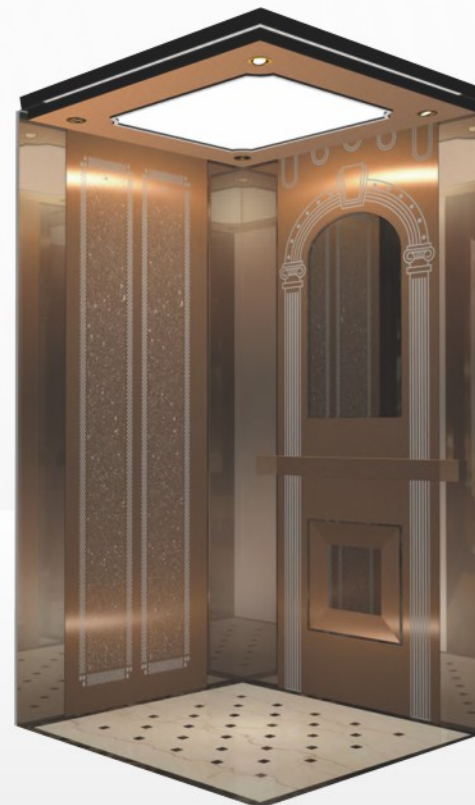

FJ-B-K747 ▶

Side and rear walls

Center panel: Mirror stainless steel, etching, hairline stainless steel, Hewen, bronze stainless steel

Auxiliary panel: Mirror stainless steel, bronze stainless steel

Note: This pattern can also be processed in natural color, concave gold, titanium, champagne gold, and black titanium.