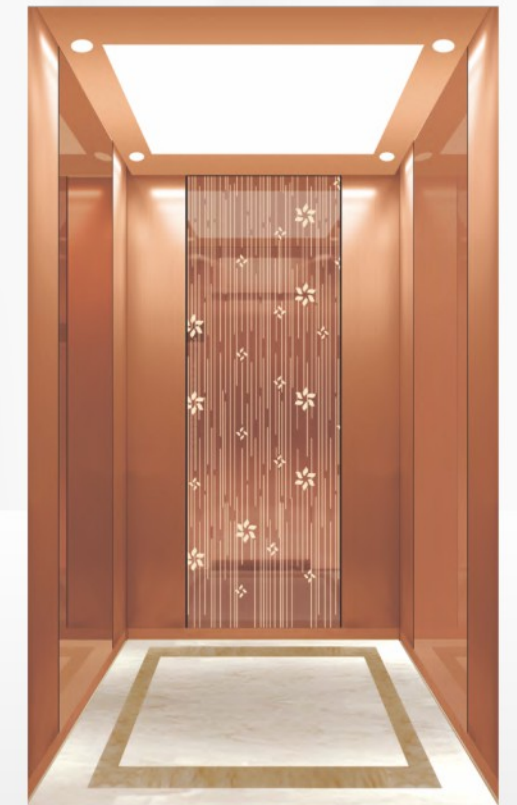

FJ-B-K691 ▶

Side and rear walls

Rear wall: Center panel mirror stainless steel, etching, rose gold stainless steel
auxiliary panel hairline stainless steel, rose gold stainless steel
Side wall: Center panel mirror stainless steel, rose gold stainless steel
Auxiliary panel: Hairline stainless steel, rose gold stainless steel
Note: This pattern can also be processed into titanium gold, concave gold, rose gold, champagne gold, and black titanium.